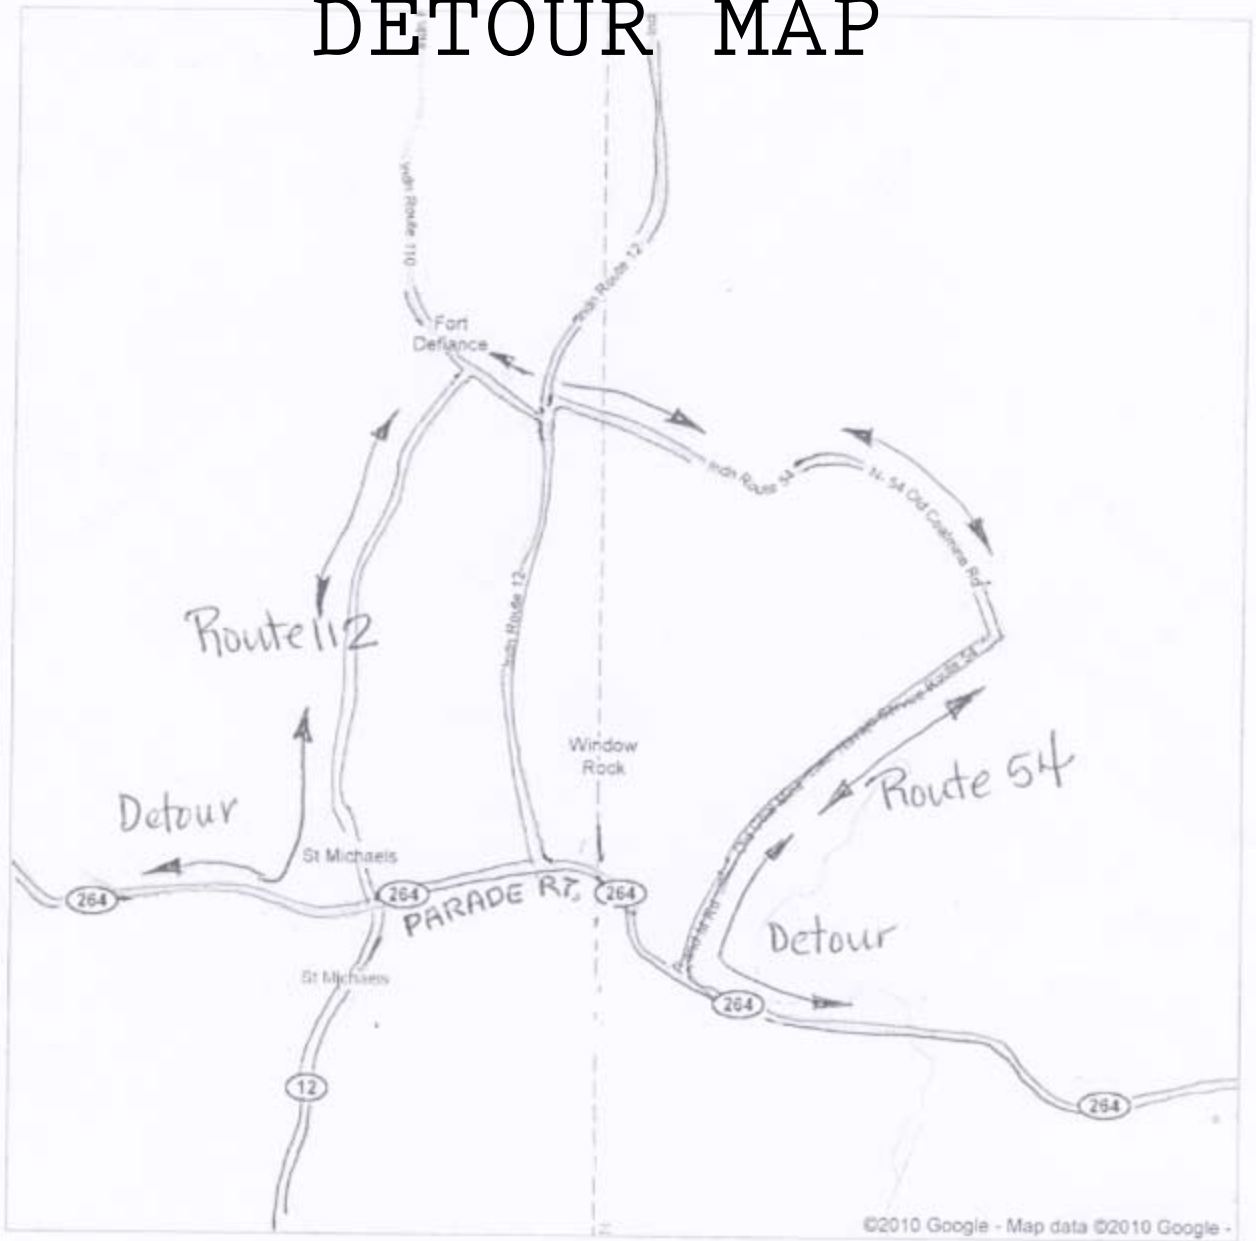

DETOUR MAP

PARADE LINE UP 5:00AM

ROAD CLOSURES 7:00AM ON 9/11/10